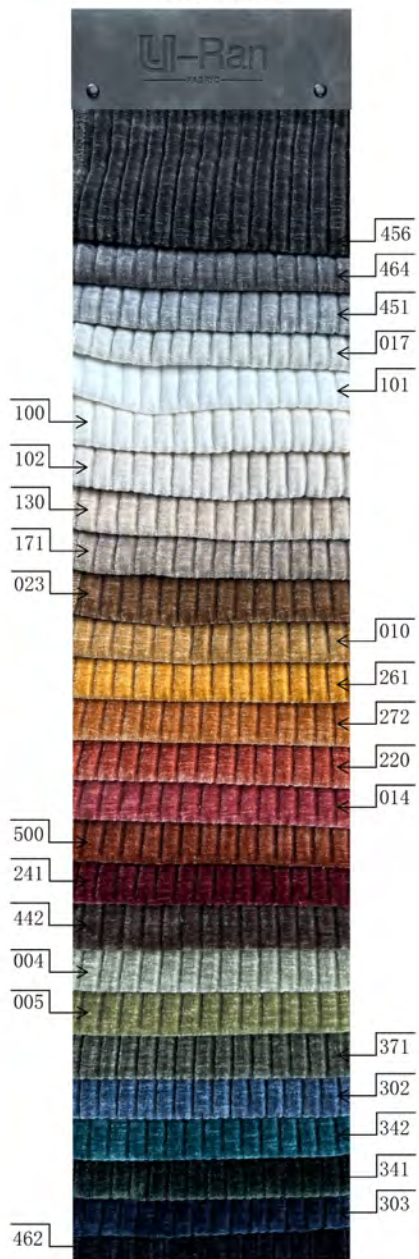

URL-Smart

IS

型号: URV88C
颜色: 共26色
克重: 430±10GSM
门幅: 142±2cm
Art No.: URV88C
Color: Total 26 colors
Weight: 430±10GSM
Width: 142±2cm

U-Relax

URL2206

型号: URL2206
颜色: 共30色
克重: 280±10GSM
门幅: 145±2cm
Art No.: URL2206
Color: Total 30 colors
Weight: 280±10GSM
Width: 145±2cm